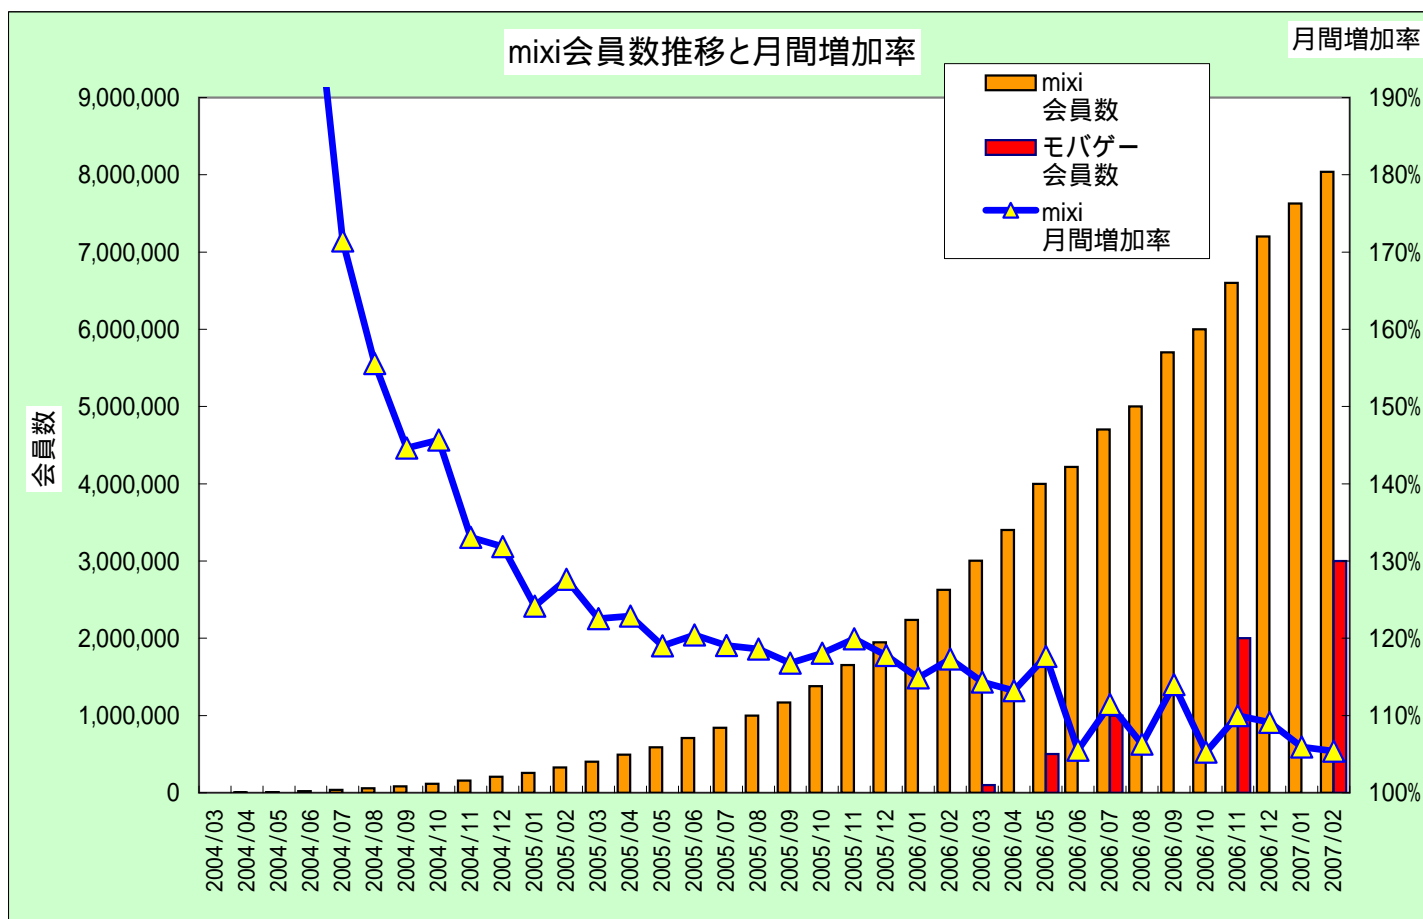

mixi会員数の月別推移と、月間増加率推移

日付	モバゲー 会員数	mixi 会員数	mixi 月間増加率
2004/03		600	
2004/04		4,300	716.67%
2004/05		10,000	232.56%
2004/06		21,000	210.00%
2004/07		36,000	171.43%
2004/08		56,000	155.56%
2004/09		81,000	144.64%
2004/10		118,000	145.68%
2004/11		157,000	133.05%
2004/12		207,000	131.85%
2005/01		257,000	124.15%
2005/02		328,000	127.63%
2005/03		402,000	122.56%
2005/04		494,000	122.89%
2005/05		588,000	119.03%
2005/06		708,000	120.41%
2005/07		843,000	119.07%
2005/08		1,000,000	118.62%
2005/09		1,168,000	116.80%
2005/10		1,379,000	118.07%
2005/11		1,654,000	119.94%
2005/12		1,948,000	117.78%
2006/01		2,238,000	114.89%
2006/02	0	2,626,000	117.34%
2006/03	100,000	3,003,000	114.36%
2006/04		3,400,000	113.22%
2006/05	500,000	4,000,000	117.65%
2006/06		4,220,000	105.50%
2006/07	1,000,000	4,703,093	111.45%
2006/08		5,000,000	106.31%
2006/09		5,700,000	114.00%
2006/10		6,000,000	105.26%
2006/11	2,000,000	6,600,000	110.00%
2006/12		7,201,346	109.11%
2007/01		7,627,704	105.92%
2007/02	3,000,000	8,038,916	105.39%

日付で毎月1日がない場合その直近の数値を採用